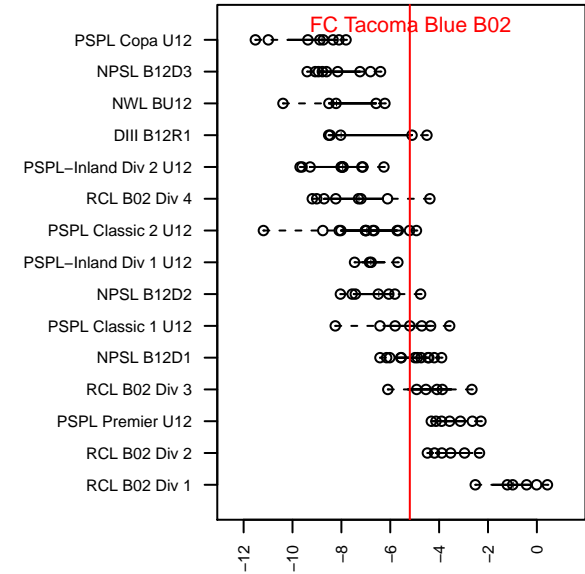

FC Tacoma Blue B02

FC Tacoma
 Tacoma, WA
 B02 total strength=630
 attack=0.58 defense=0.53
 fall league = PSPL Classic 1 U12
 spr league = Spr PSPL SuperLeague 2 U12
 notes= Nortac Sparta Red

alt names used:
 FC Tacoma Sparta 02 Blue
 FC Tacoma Sparta Blue [B02]
 FC Tacoma Sparta 02 Blue
 FC Tacoma/Sparta 02 Blue
 Sparta Blue
 NORTAC FC Tacoma B02 Blue
 NORTAC FC Tacoma B02 Blue
 NORTAC SPARTA B02 BLUE (WA)

Venues played:
 2014 Starfire Spring Classic BU12
 2014 Yakima Mid Summer Classic BU11-12
 2014 Seattle Cup BU12
 2014 Crossfire Select Cup BU12 Silver
 2014 Summer Slam Gold U12
 2014 PSPL Classic 1 U12
 2014 Spr PSPL SuperLeague 2 U12
 2014 WA Cup BU12 Gold/Platinum U12

**attack and defense variance (black dot)
relative to other teams
and top 10 in region**

**attack and defense rating
relative to others at age
and all opponents in last 13 months**

Performance relative to 13 month average