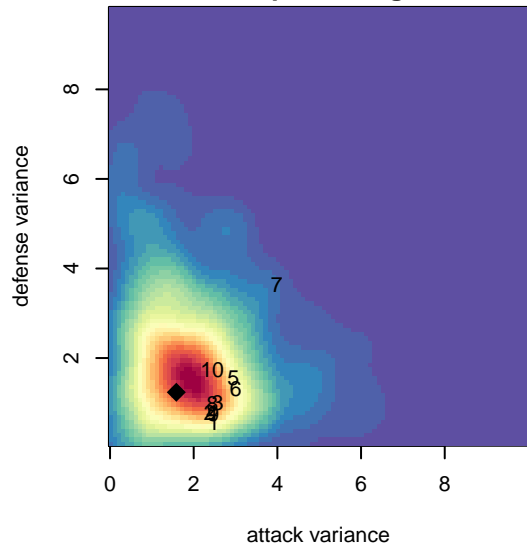

FC Tacoma Blue B02

FC Tacoma
 Tacoma, WA
 B02 total strength=630
 attack=0.58 defense=0.53
 fall league = PSPL Classic 1 U12
 spr league = Spr PSPL SuperLeague 2 U12
 notes= Nortac Sparta Red

alt names used:
 FC Tacoma Sparta 02 Blue
 FC Tacoma Sparta Blue [B02]
 FC Tacoma Sparta 02 Blue
 FC Tacoma/Sparta 02 Blue
 Sparta Blue
 NORTAC FC Tacoma B02 Blue
 NORTAC FC Tacoma B02 Blue
 NORTAC SPARTA B02 BLUE (WA)

**attack and defense variance (black dot)
relative to other teams
and top 10 in region**

**attack and defense rating
relative to others at age
and all opponents in last 13 months**

Performance relative to 13 month average