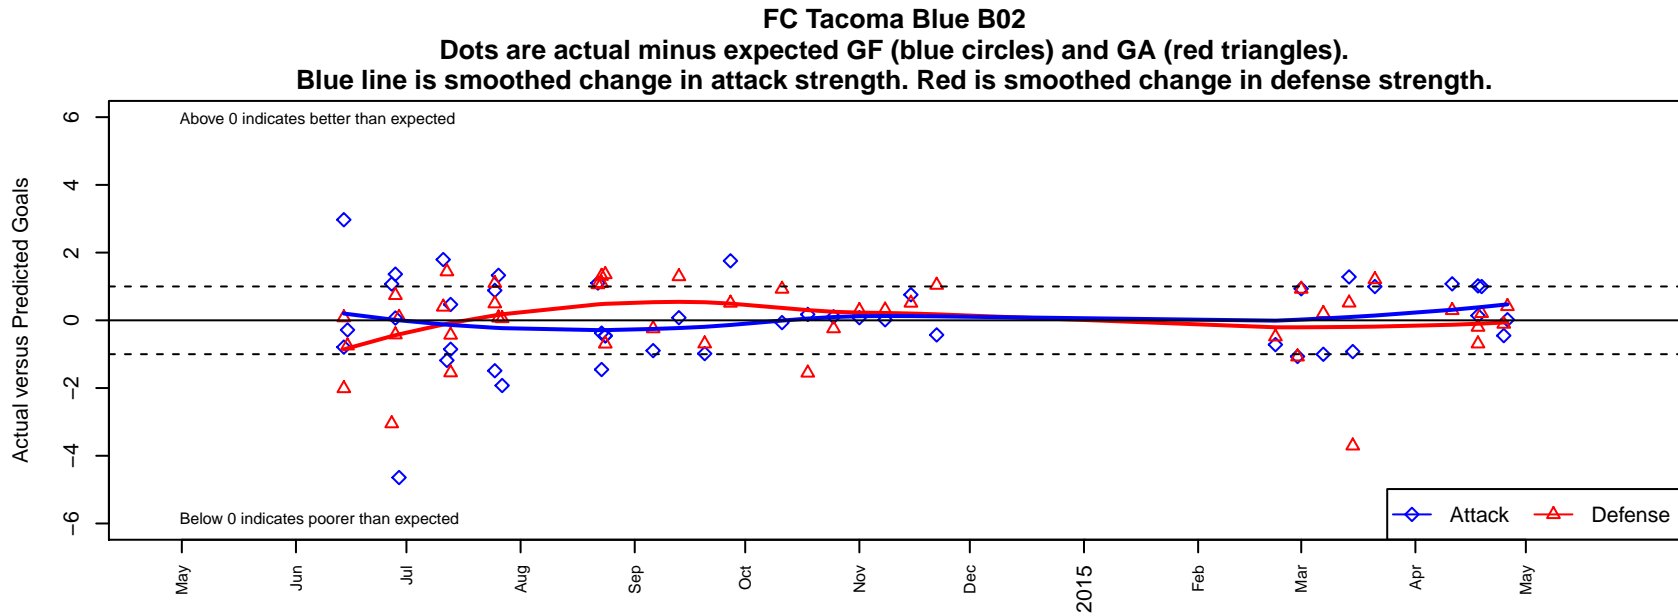

FC Tacoma Blue B02

FC Tacoma
 Tacoma, WA
 B02 total strength=630
 attack=0.58 defense=0.53
 fall league = PSPL Classic 1 U12
 spr league = Spr PSPL SuperLeague 2 U12
 notes= Nortac Sparta Red

alt names used:
 FC Tacoma Sparta 02 Blue
 FC Tacoma Sparta Blue [B02]
 FC Tacoma Sparta 02 Blue
 FC Tacoma/Sparta 02 Blue
 Sparta Blue
 NORTAC FC Tacoma B02 Blue
 NORTAC FC Tacoma B02 Blue
 NORTAC SPARTA B02 BLUE (WA)

**attack and defense variance (black dot)
relative to other teams
and top 10 in region**

**attack and defense rating
relative to others at age
and all opponents in last 13 months**

Performance relative to 13 month average